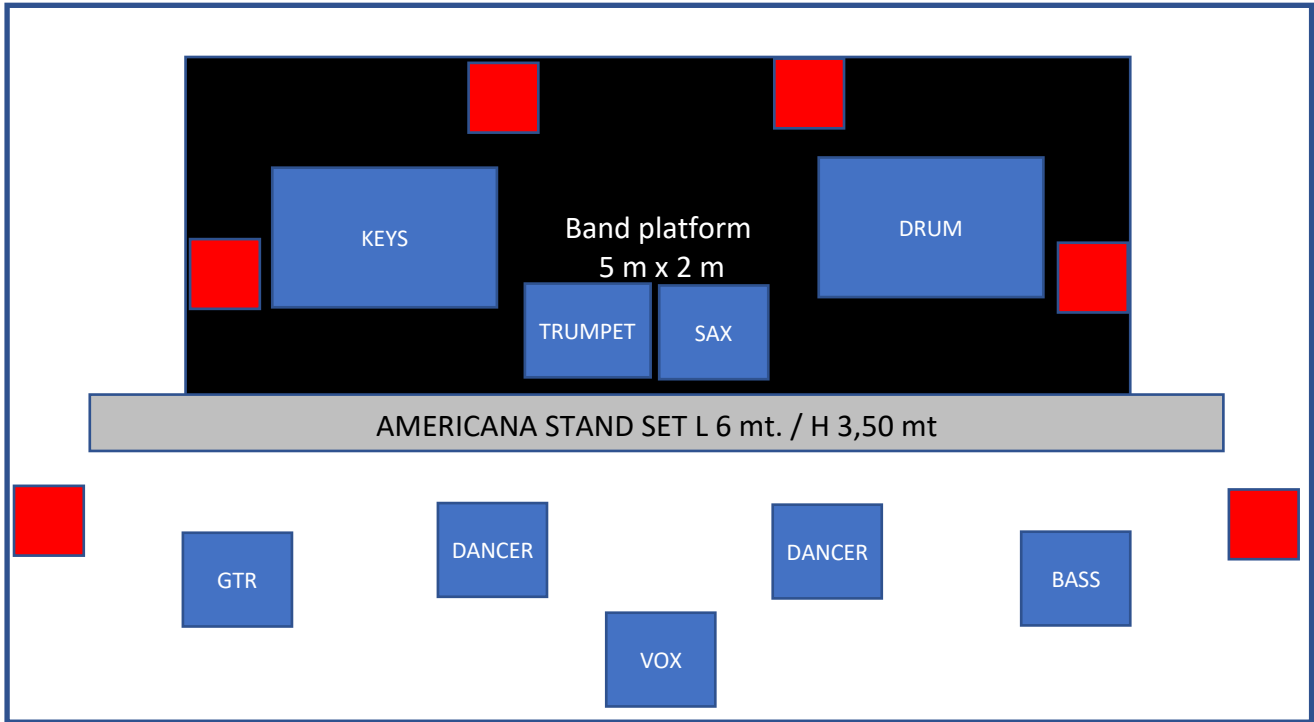

### Mixer system and channel list

01	Kick
02	Snare top
03	Hit hat
04	Tom 1
05	Tom 2
06	Floor tom
07	Overhead L
08	Overhead R
09	Guitar L
10	Guitar R
11	Keyboard L
12	Keyboard R
13	Bass
14	Trumpet
15	Sax
16	VOX A
17	L sequences
18	R sequences
19	Backing vox
20	Available channel for Logic Pro X software effects
21	Available channel for Logic Pro X software effects
22	Available channel for Logic Pro X software effects
23	Available channel for Logic Pro X software effects
24	VOX B
25	Click
26	1234

### Equipment brought by the band with the team 7 Musicians + 2 Dancers + Sound Technician + scenography

- MIDAS M32 live mixer + Stagebox DL32
- Microphones and stands
- 2 electrical panels with CE sockets (16A)
- Personal musical instruments
- **OPTIONAL** – Scenography as per paragraph “[Technical specifications, scenography and band positions on stage](#)”

### Band requests from an event with the team of 7 Musicians + 2 Dancers + Sound Technician + scenography

- Minimum stage size L 8 m x D 6 m
- 2 CE sockets (16A) on stage to connect our equipment
- Fog machine
- Stage Lights + Lighting Technician available
- Water on stage and/or in the dressing room
- Dressing room for changing clothes

Minimum stage 8 m x 6 m

Legend:

(\*) = products and materials brought by the Band

ILLUSTRATIVE PHOTO